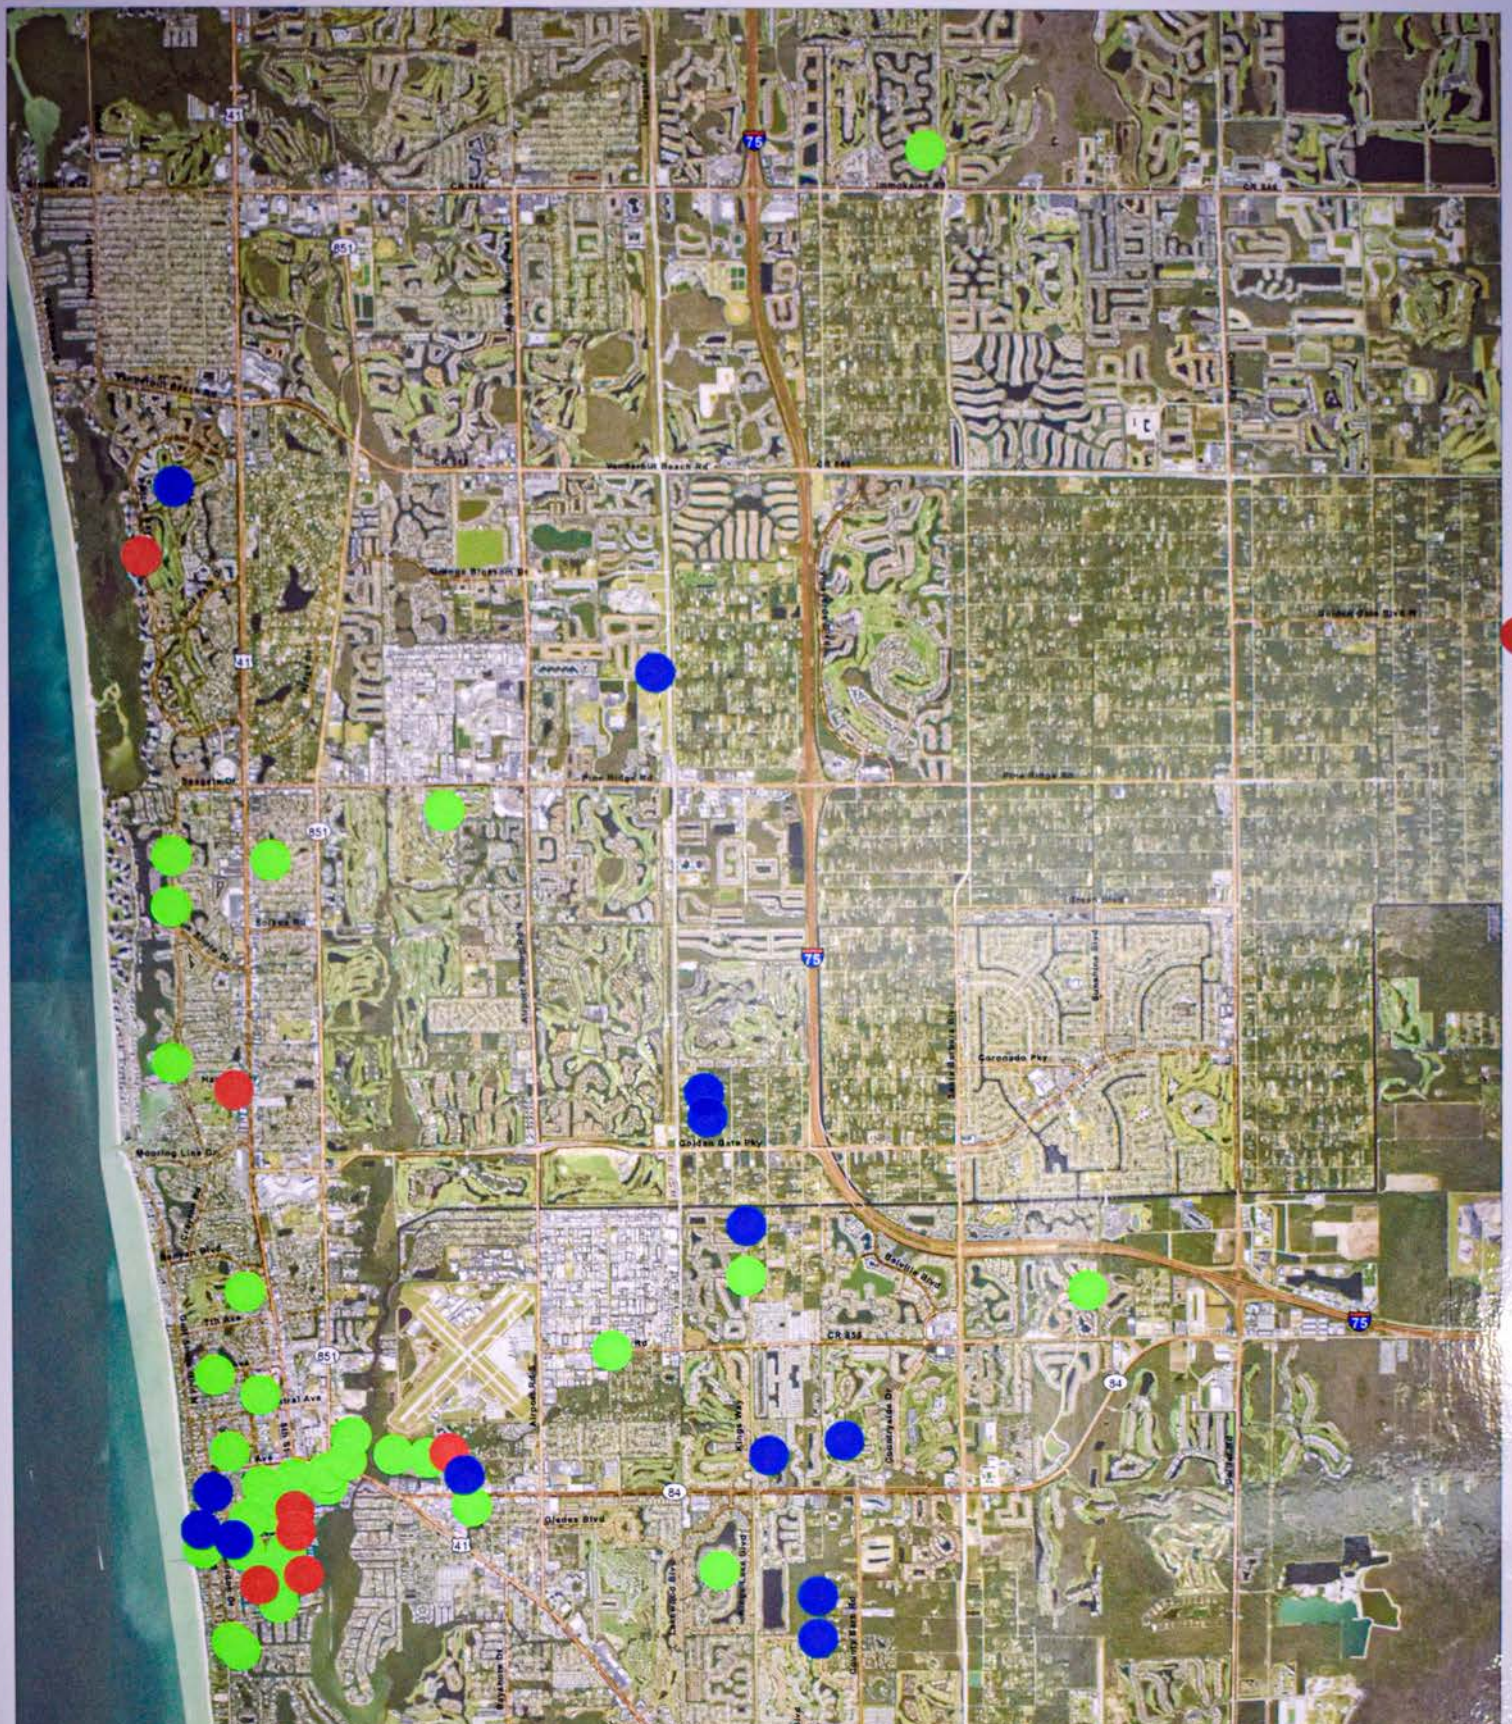

Part 150 Noise Study February 2020 Open House Attendees

Each attendee placed a dot on the map to mark where they live.

- Green - Baker Park Open House Attendees, February 11
- Red - Moorings Presbyterian Church Open House Attendees, February 12
- Blue - Lorenzo Walker Technical Institute Open House Attendees, February 12